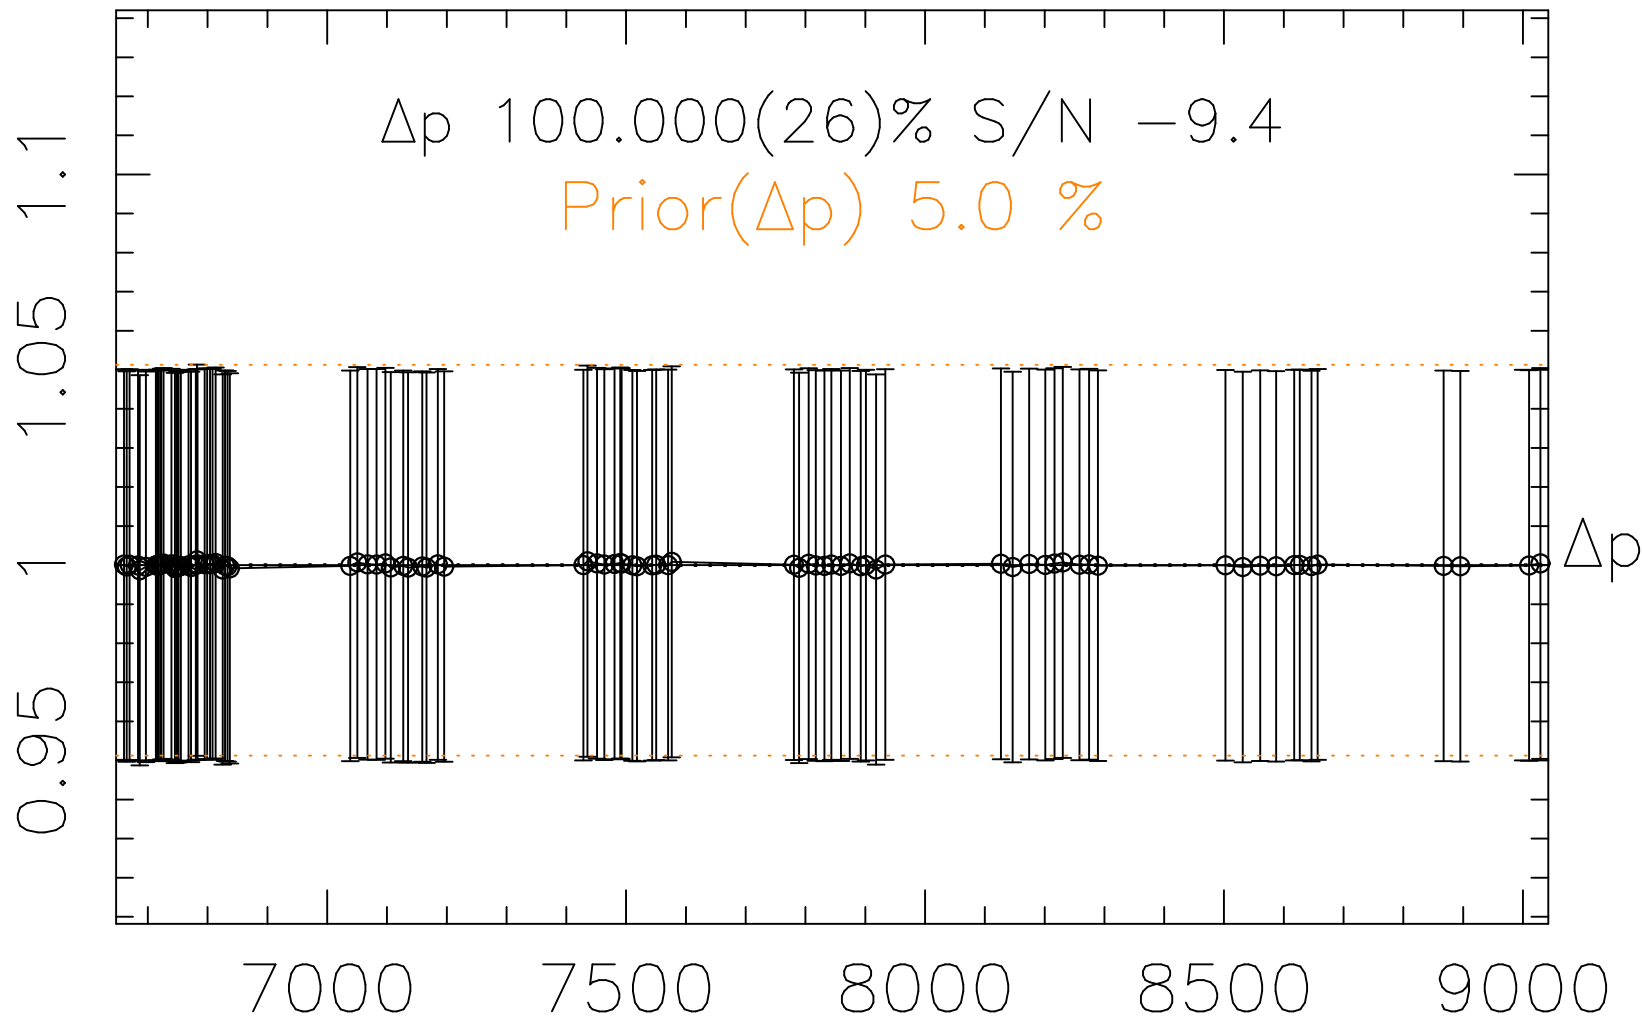

Phot Corrections

rm846

med(mad)%

Δp 1

MJD - 2450000